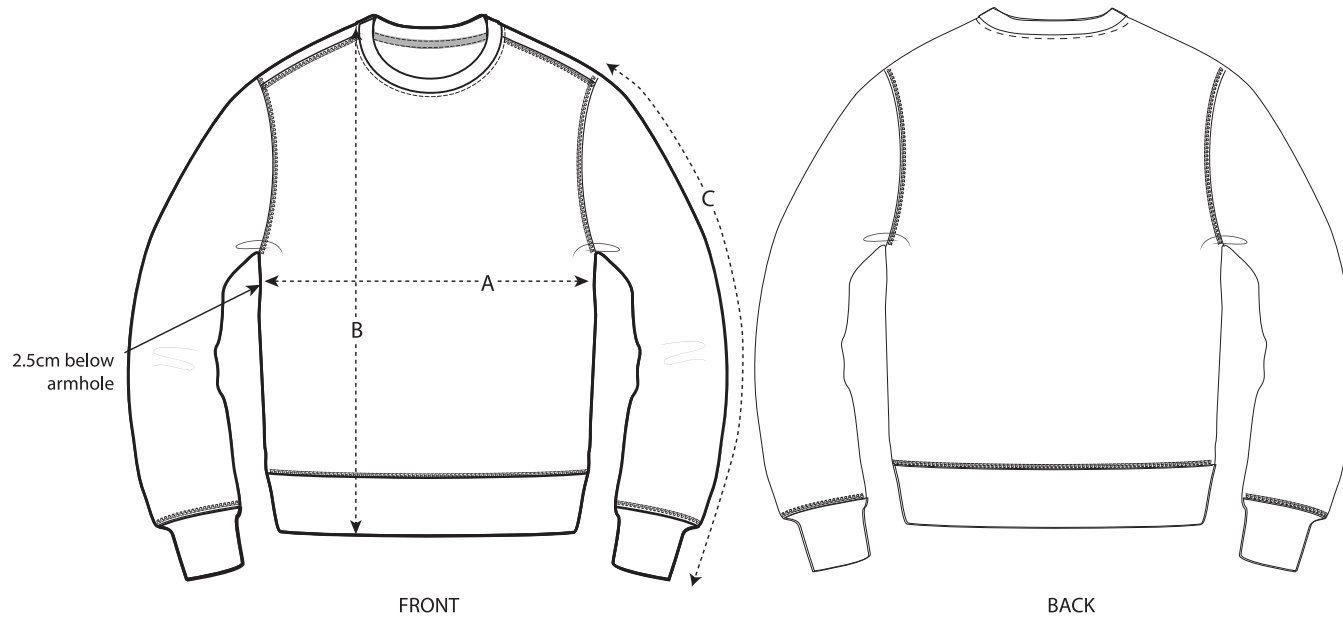

# Rode Haring Sweater

SIZES	XXS	XS	S	M	L	XL	XXL	3XL	4XL	5XL
A Half Chest	46.5	49	51.5	54	57	60	63	66	71	76
B Body Length	60	62	67	71	73	75	77	79	81	82
C Sleeve Length	60.5	61.5	64	65.5	67	68.5	70	70	70	70