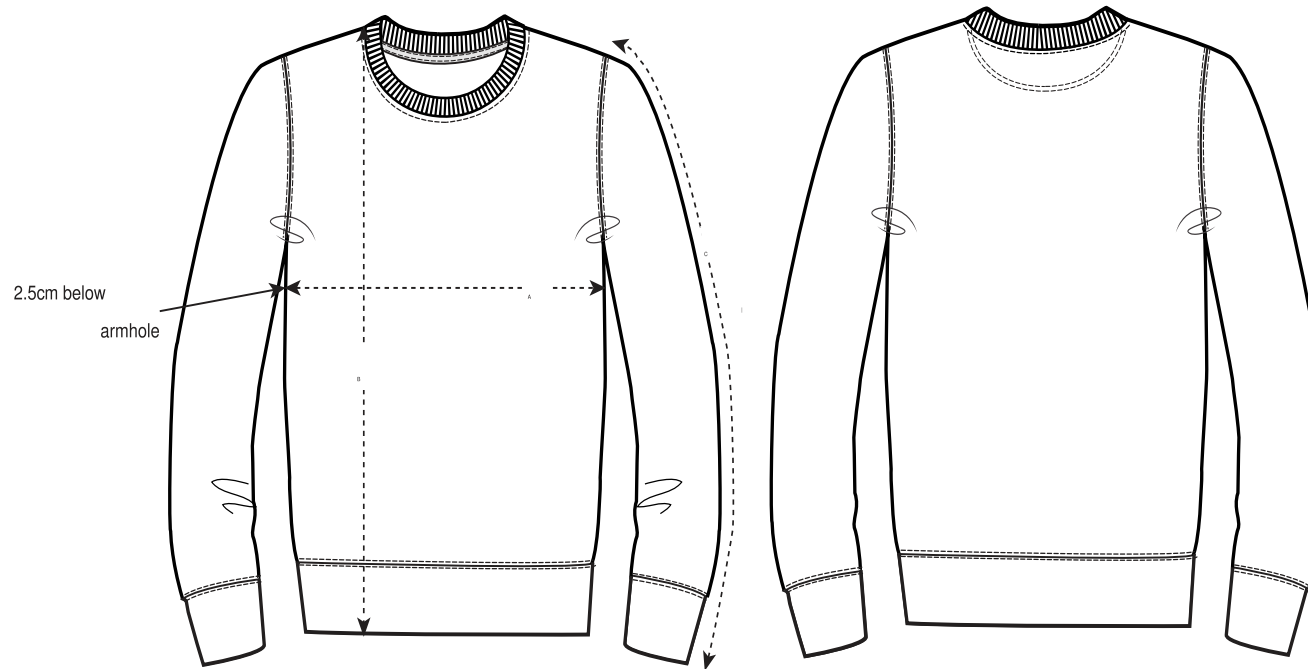

3 OCTOBER VEREENIGING
LEIDEN

Rode Haring Sweater - Kids

SIZES	3-4/98-104CM	5-6/110-116CM	7-8/122-128CM	9-11/134-146CM	12-14/152-162CM
A Half Chest	35	37	39	43	46
B Body Length	42	46	51.5	57.5	61
C Sleeve Length	36.5	42	48	54	59