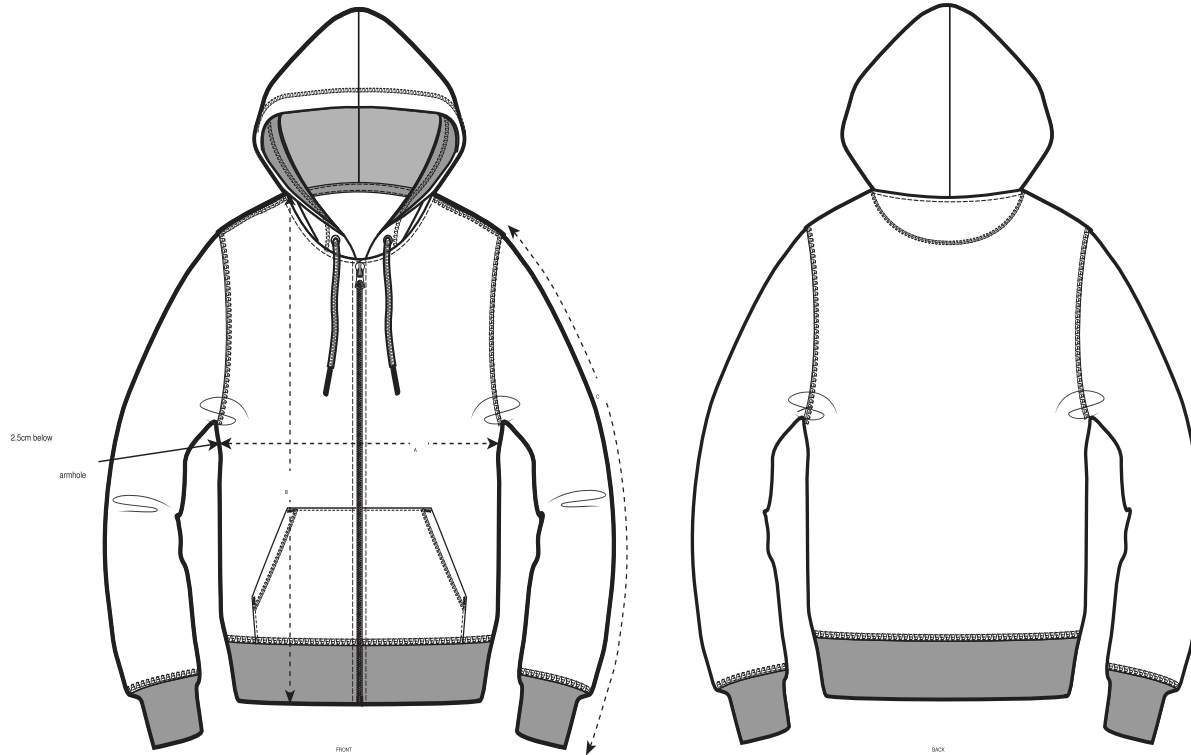

3 OCTOBER-VEREENIGING
LEIDEN

Rode Haring Vest

SIZES	XXS	XS	S	M	L	XL	XXL	3XL
A Half Chest	46.5	49	51.5	54	57	60	63	66
B Body Length	63	65	68	72	74	76	78	80
C Sleeve Length	60.5	61.5	64	65.5	67	68.5	70	70